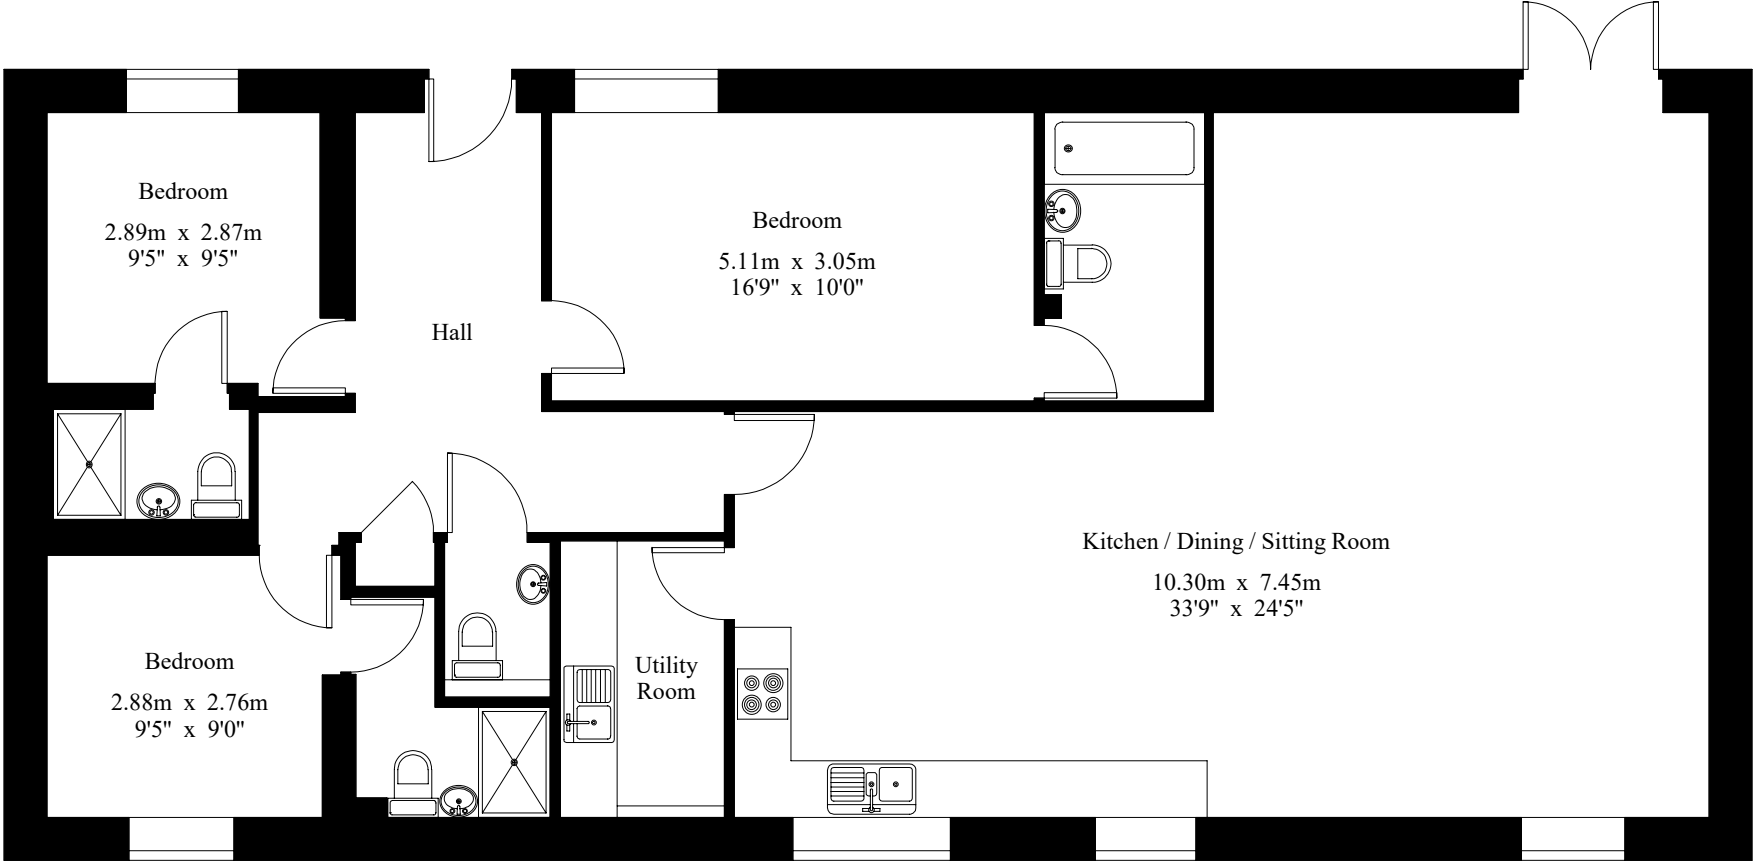

The Milking Pail, Little Dunks Farm

Gross Internal Area : 132.2sq.m (1423 sq.ft.)

Ground Floor

For Identification Purposes Only.

© 2020 Trueplan (UK) Limited (01892) 614 881